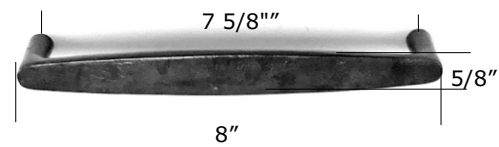

HP707SC-8 El Secreto