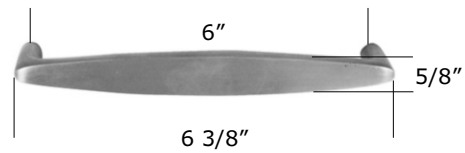

HP707SC-6 El Secreto