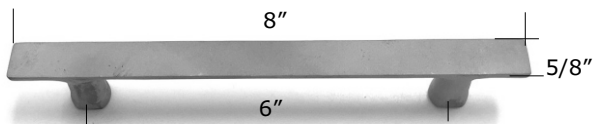

HP754 Scottsdale T-knob

HP754M Scottsdale 5"

HP754L Scottsdale 8" Single Post

HP754DL-8 Scottsdale 8" Double Post

HP754DL-12 Scottsdale 12" Double Post

### Iron Scottsdale Cabinet Knob & Pulls

- \* Cabinet knobs & pulls have 1 1/8" - 1 1/4" projection
- \* Matching appliance pulls available