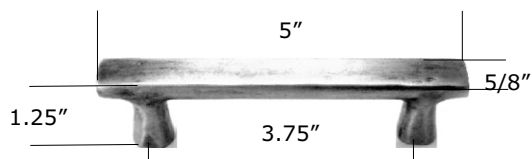

HP754 Scottsdale T-knob

HP754M Scottsdale 5"

HP754L Scottsdale 8" Single Post

HP754DL-8 Scottsdale 8" Double Post

HP754DL-12 Scottsdale 12" Double Post

### Iron Scottsdale Cabinet Knob & Pulls

- \* Cabinet knobs & pulls have 1 1/8" - 1 1/4" projection
- \* Matching appliance pulls available