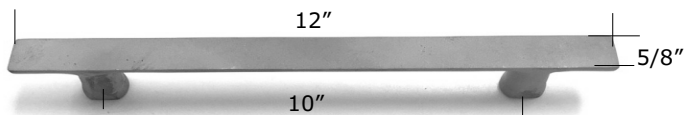

HP754 Scottsdale T-knob

HP754M Scottsdale 5"

HP754L Scottsdale 8" Single Post

HP754DL-8 Scottsdale 8" Double Post

HP754DL-12 Scottsdale 12" Double Post

### Iron Scottsdale Cabinet Knob & Pulls

- \* Cabinet knobs & pulls have 1 1/8" - 1 1/4" projection
- \* Matching appliance pulls available