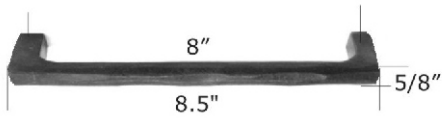

HP798-6 Dixon

HP798-8 Dixon

HP798-12 Dixon

HP799 Dixon

Iron Dixon Cabinet Knob & Pulls

- * Cabinet knobs & pulls have 1 1/8" - 1 1/4" projection
- * Matching appliance pulls available