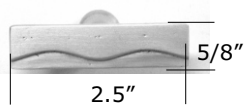

BP819 Cayman Oval Knob

BP818 Cayman T-knob

BP818-5 Cayman

BP818-8 Cayman

BP818-12 Cayman

Bronze Cayman Cabinet Pulls

* Cabinet pulls have 1 1/8" - 1 1/4" projection

* Matching Appliance Pulls Available