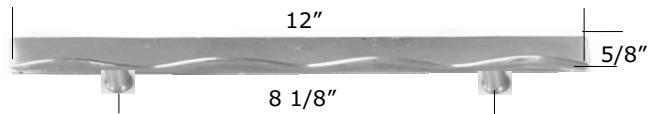

BP819 Cayman Oval Knob

BP818 Cayman T-knob

BP818-5 Cayman

BP818-8 Cayman

BP818-12 Cayman

Bronze Cayman Cabinet Pulls

* Cabinet pulls have 1 1/8" - 1 1/4" projection

* Matching Appliance Pulls Available