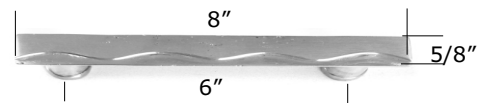

BP819 Cayman Oval Knob

BP818 Cayman T-knob

BP818-5 Cayman

BP818-8 Cayman

BP818-12 Cayman

Bronze Cayman Cabinet Pulls

* Cabinet pulls have 1 1/8" - 1 1/4" projection

* Matching Appliance Pulls Available