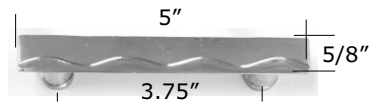

BP819 Cayman Oval Knob

BP818 Cayman T-knob

BP818-5 Cayman

BP818-8 Cayman

BP818-12 Cayman

Bronze Cayman Cabinet Pulls

* Cabinet pulls have 1 1/8" - 1 1/4" projection

* Matching Appliance Pulls Available