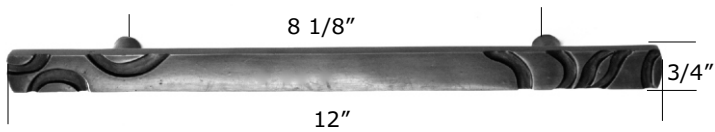

BP822 Aria T-knob

BP822-5 Aria

BP822-8 Aria

BP822-12 Aria

Bronze Aria Cabinet Pulls

* Cabinet pulls have 1 1/8" - 1 1/4" projection

* Matching Appliance Pulls Available