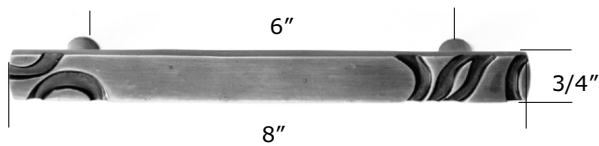

BP822 Aria T-knob

BP822-5 Aria

BP822-8 Aria

BP822-12 Aria

Bronze Aria Cabinet Pulls

* Cabinet pulls have 1 1/8" - 1 1/4" projection

* Matching Appliance Pulls Available