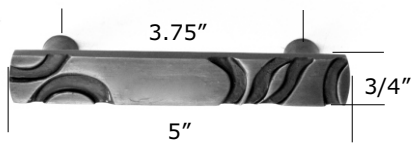

BP822 Aria T-knob

BP822-5 Aria

BP822-8 Aria

BP822-12 Aria

Bronze Aria Cabinet Pulls

* Cabinet pulls have 1 1/8" - 1 1/4" projection

* Matching Appliance Pulls Available