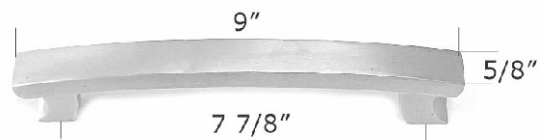

BP851-6 Austin

BP851-9 Austin

BP851-12 Austin

Bronze Austin Cabinet Pulls

- * Cabinet knobs & pulls have 1 1/8" - 1 1/4" projection
- * Matching appliance pulls available soon - contact us for details