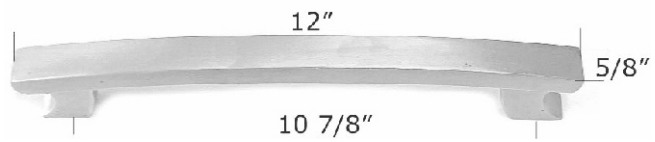

BP851-6 Austin

BP851-9 Austin

BP851-12 Austin

Bronze Austin Cabinet Pulls

- * Cabinet knobs & pulls have 1 1/8" - 1 1/4" projection
- * Matching appliance pulls available soon - contact us for details