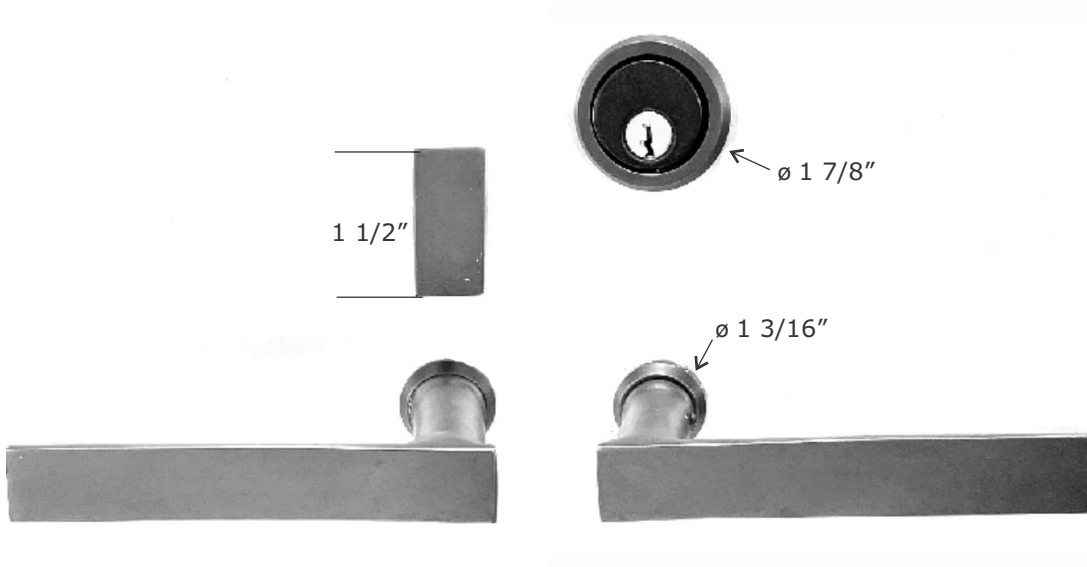

ESSENTIAL COLLECTION

BE840-EN **ESSENTIAL** LEVER ENTRY SET

- * With Mortise Lock
- * Available with choice of modern levers: BL132, BL137, BL140, BL141, BL145, BL147
- * Minimum 1.75" door thickness
- * With BE821 Thumbturn & BE822 Cylinder Ring
- * CUSTOM DOOR PREP REQUIRED: will not work with standard bored doors. Contact us for information.