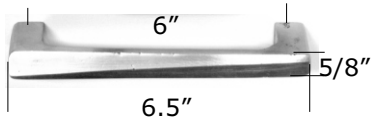

HP766-4 Milan

HP766-6 Milan

HP766-8 Milan

HP766-12 Milan

HP737 Milan L-shaped

HP774 Milan Rectangular

HP775 Milan Square

Iron Milan Cabinet Knob & Pulls

* Cabinet knobs & pulls have 1 1/8" - 1 1/4" projection

* Matching appliance pulls available