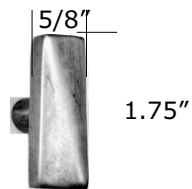

HP766-4 Milan

HP766-6 Milan

HP766-8 Milan

HP766-12 Milan

HP737 Milan L-shaped

HP774 Milan Rectangular

HP775 Milan Square

Iron Milan Cabinet Knob & Pulls

* Cabinet knobs & pulls have 1 1/8" - 1 1/4" projection

* Matching appliance pulls available