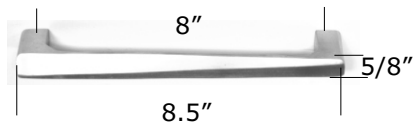

HP766-4 Milan

HP766-6 Milan

HP766-8 Milan

HP766-12 Milan

HP737 Milan L-shaped

HP774 Milan Rectangular

HP775 Milan Square

Iron Milan Cabinet Knob & Pulls

* Cabinet knobs & pulls have 1 1/8" - 1 1/4" projection

* Matching appliance pulls available