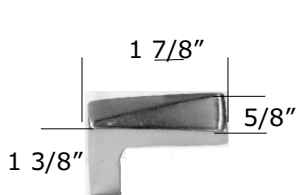

HP766-4 Milan

HP766-6 Milan

HP766-8 Milan

HP766-12 Milan

HP737 Milan L-shaped

HP774 Milan Rectangular

HP775 Milan Square

Iron Milan Cabinet Knob & Pulls

* Cabinet knobs & pulls have 1 1/8" - 1 1/4" projection

* Matching appliance pulls available