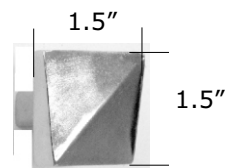

HP766-4 Milan

HP766-6 Milan

HP766-8 Milan

HP766-12 Milan

HP737 Milan L-shaped

HP774 Milan Rectangular

HP775 Milan Square

Iron Milan Cabinet Knob & Pulls

* Cabinet knobs & pulls have 1 1/8" - 1 1/4" projection

* Matching appliance pulls available