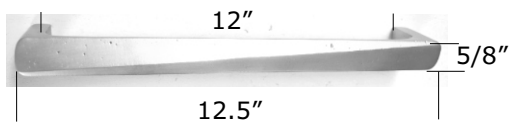

HP766-4 Milan

HP766-6 Milan

HP766-8 Milan

HP766-12 Milan

HP737 Milan L-shaped

HP774 Milan Rectangular

HP775 Milan Square

Iron Milan Cabinet Knob & Pulls

* Cabinet knobs & pulls have 1 1/8" - 1 1/4" projection

* Matching appliance pulls available